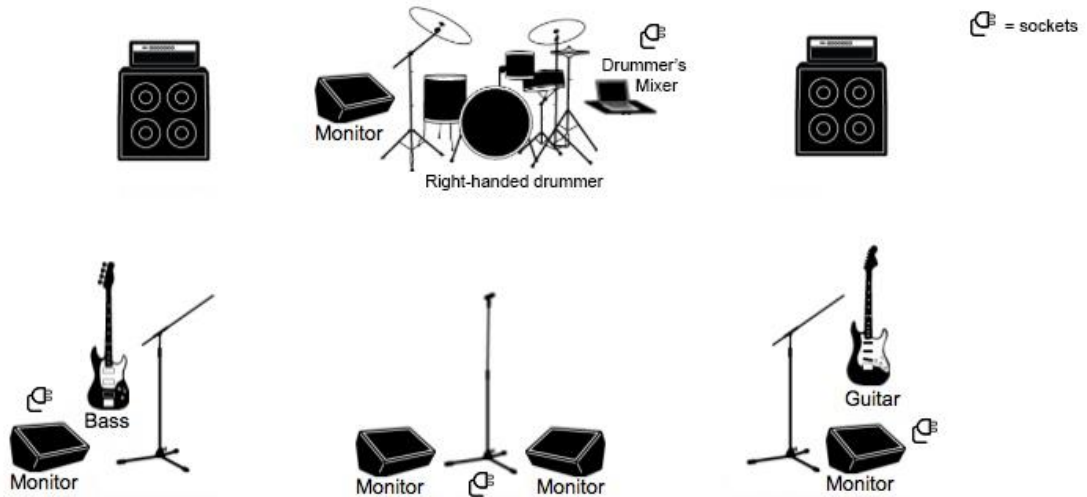

MY KNOW MY IT ALL

Stage plan

Channels list

No.	Description	Mics (as example)
1	Singer	Shure SM58
2	Backing vocals (guitarist)	Shure SM58
3	Backing vocals (bassist)	Shure SM58
4	Guitar amp	Shure SM57 / Sennheiser E 906
5	Bass amp	D.I. out / AKG D112
6	Kick	AKG D112 / Audix D6 / Shure Beta 52
7	Snare top	Shure SM57 / Audix i5
8	Snare bottom	Shure SM58
9	Hi Tom	Sennheiser MD421 / Shure SM57
10	Low Tom	Sennheiser MD421 / Shure SM57
11	Floor Tom	Sennheiser MD421 / Shure SM57
12	Hi Hat	AKG 451
13	Ride	AKG 451
14	Over head (L)	AKG 414
15	Over head (R)	AKG 414